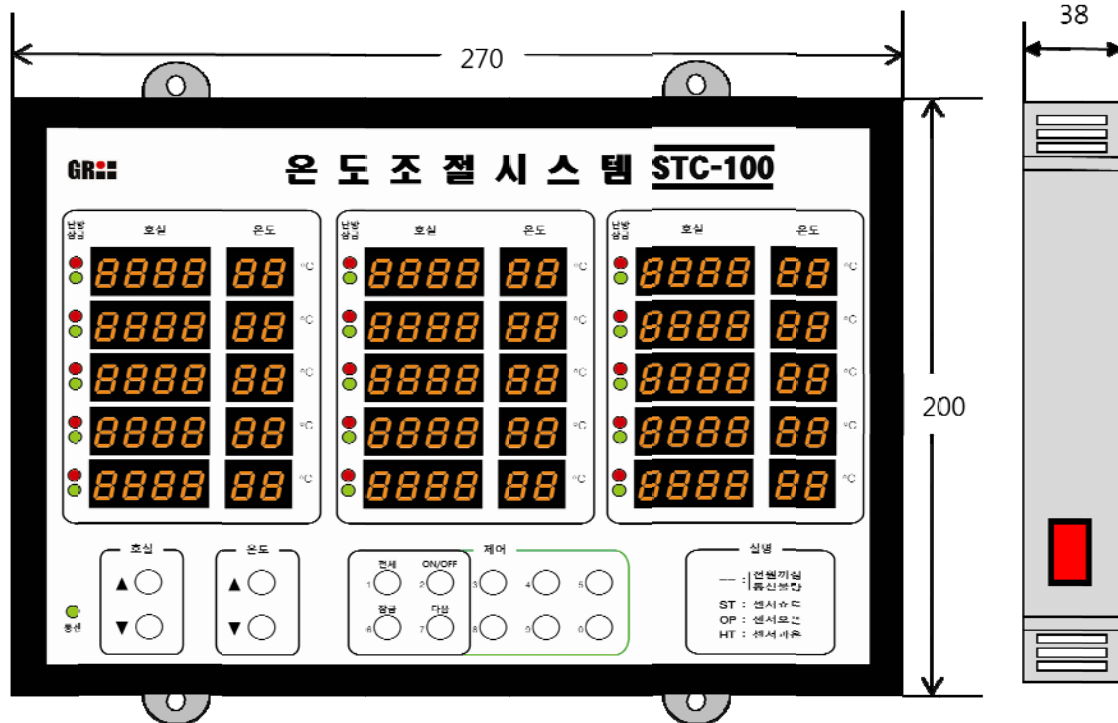

Smart Temperature Control System

STC-100 Size